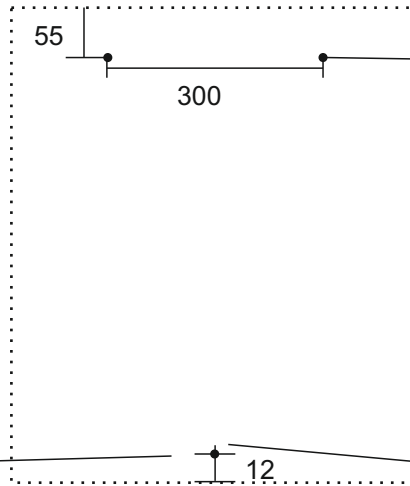

Kiinteä asennus seinään / Fast installation / Security fixing