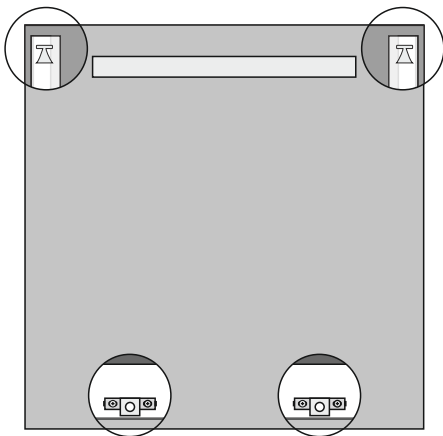

Tuote sisältää / Produkten innehåller / Product contains:

2x 3,5x35 stk =Pz2	2x =Ø6	2x 5,0x50 stk =Pz2	2x =Ø8
2x	1x		

Function ergonomics
Design
IDEAL
dynamic
quality
SOLUTION

Peilin asennus/ Spegel installation / Mirror installation:

LedMirror Sky 500x650x70mm
Model: 123900
Led voltage: 230Vdc (AC-led)
P: 6W I:0,026A

LedMirror Sky 600x650x70mm
Model: 123901
Led voltage: 230Vdc (AC-led)
P: 6W I:0,026A

LedMirror Sky 800x650x70mm
Model: 123903
Led voltage: 230Vdc (AC-led)
P: 10W I:0,044A