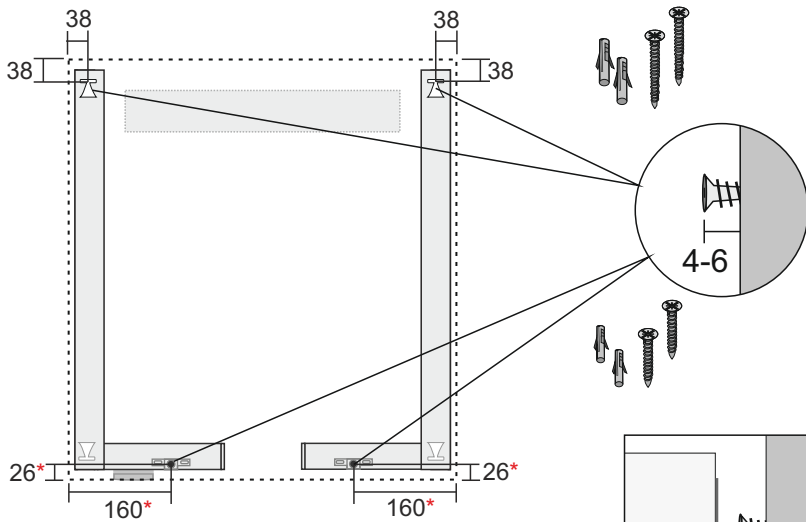

Tuote sisältää / Produkten innehåller / Product contains:

2x 3,5x35 stk =Pz2	2x =Ø6	2x 5,0x50 stk =Pz2	2x =Ø8
2x	1x		

Function ergonomics
Design
IDEAL
dynamic
quality
SOLUTION

Peilin asennus/ Spegel installation / Mirror installation:

* tarkista / kontrollera / check

Lukitushela
Låsmekanism
Locking mechanism

Tekniset tiedot / Teknisk data / Technical data :

Supply voltage (Pri. U): 220-240V~50/60Hz, ta=55°C max., IP44, 4000K, Max=10A
Socket (Schuko Ip44 cover) 230V

LedMirror Sky 500x650x70mm
Model: 123900
Led voltage: 230Vdc (AC-led)
P: 6W I:0,026A

LedMirror Sky 600x650x70mm
Model: 123901
Led voltage: 230Vdc (AC-led)
P: 6W I:0,026A

LedMirror Sky 800x650x70mm
Model: 123903
Led voltage: 230Vdc (AC-led)
P: 10W I:0,044A