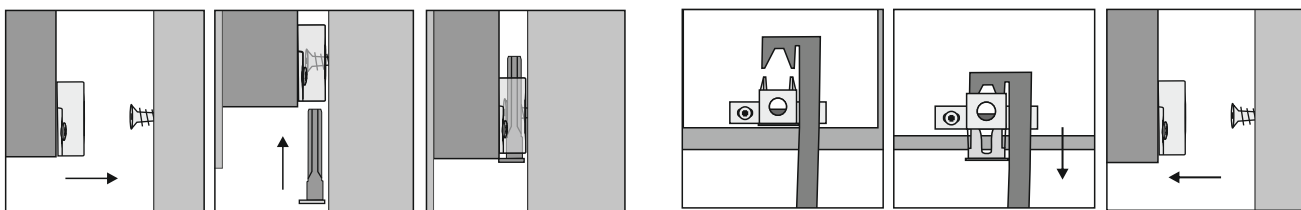

Tekniset tiedot / Teknisk data / Technical data :

Supply voltage (Pri. U): 220-240V~50/60Hz, ta=55°C max., IP44, 4000K, Max=10A
Socket (Schuko Ip44 cover) 230V

LedMirror Sky 500x650x70mm
Model: 123900
Led voltage: 230Vdc (AC-led)
P: 6W I:0,026A

LedMirror Sky 600x650x70mm
Model: 123901
Led voltage: 230Vdc (AC-led)
P: 6W I:0,026A

LedMirror Sky 800x650x70mm
Model: 123903
Led voltage: 230Vdc (AC-led)
P: 10W I:0,044A

- **FI** Tuote sisältää valonlähteen energiatehokkuudella E / D. Valonlähde on irrotettavissa mutta ei vaihdettavissa.
- **SV** Denna produkt innehåller en ljuskälla med energieffektivitet E / D. Ljuskällan är avtagbar men inte utbyttbar.
- **EN** This product contains an energy-efficient light source E / D. The light source is removable but not replaceable.

MUATOA

Yrittäjätie 6, 60100 Seinäjoki
muatoa@muatoa.com, www.muatoa.com

Valmistettu Suomessa
Made in Finland