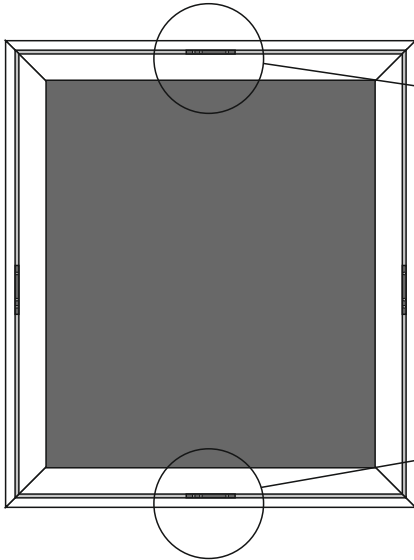

Kiinteä asennus ja asennus valaisimen kanssa / Fast installation and installation with armatur / Fixed installation and installation with luminaire :

Noudata valaisimen mukana toimitettua valmistajan ohjetta.
Följ tillverkarens anvisningar som medföljer armaturen.
Follow the manufacturer's instructions supplied with the luminaire.