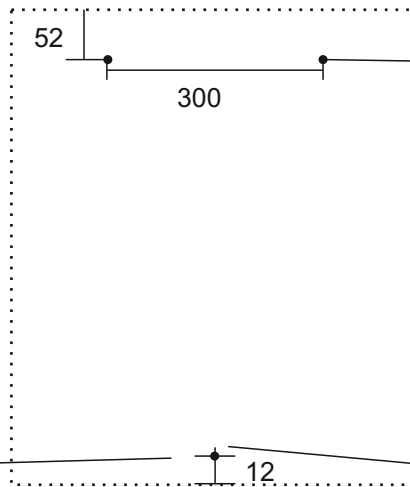

Kiinteä asennus seinään / Fast installation / Security fixing