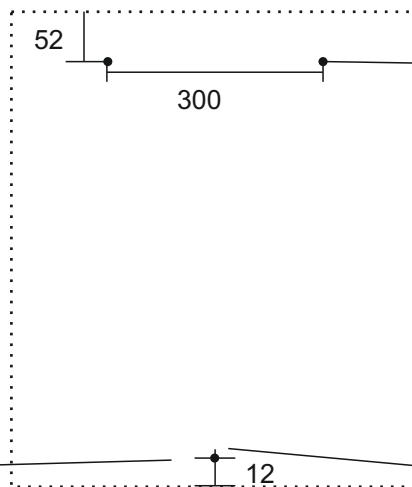

Kiinteä asennus seinään / Fast installation / Security fixing