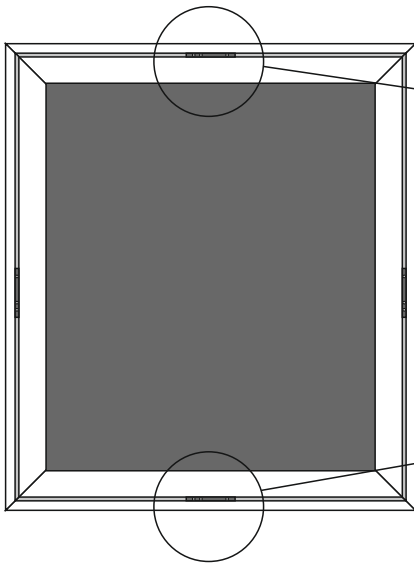

Kiinteä asennus ja asennus valaisimen kanssa / Fast installation and installation with armatur / Fixed installation and installation with luminaire :

Noudata valaisimen mukana toimitettua valmistajan ohjetta.
Följ tillverkarens anvisningar som medföljer armaturen.
Follow the manufacturer's instructions supplied with the luminaire.