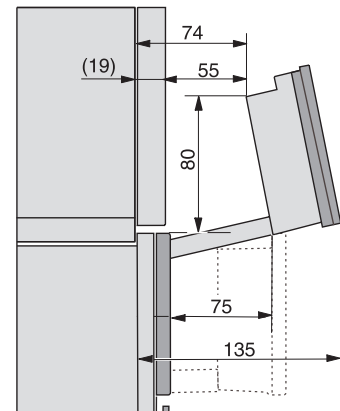

## DGC 7860 HCX Pro Kahvaton yhdistelmähöyryuuni

ESW7x20, DGC7x6xHCPro, DGC7x6xHCXPro installation drawings

ESW7x10, EVS7010, DGC7x6xHCPro, DGC7x6xHCXPro installation drawings

built-in DGC XXL, installation drawing

built-in DGC XXL build-under, installation drawing

screw joint DGC XXL, installation drawing

DGC7x4x Schwenkbereich der Blende, installation drawings

side view DGC XXL, installation drawings