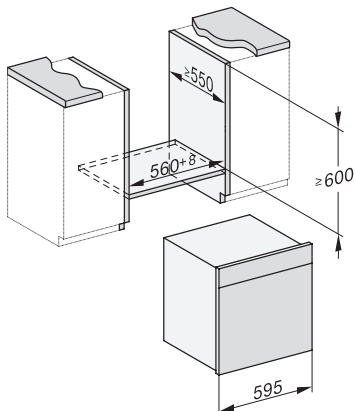

## DGC 7860 HCX Pro Kahvaton yhdistelmähöyryuuni

ESW7x20, DGC7x6xHCPro, DGC7x6xHCXPro installation drawings

ESW7x10, EVS7010, DGC7x6xHCPro, DGC7x6xHCXPro installation drawings

built-in DGC XXL, installation drawing

built-in DGC XXL build-under, installation drawing

screw joint DGC XXL, installation drawing

DGC7x4x Schwenkbereich der Blende, installation drawings

side view DGC XXL, installation drawings