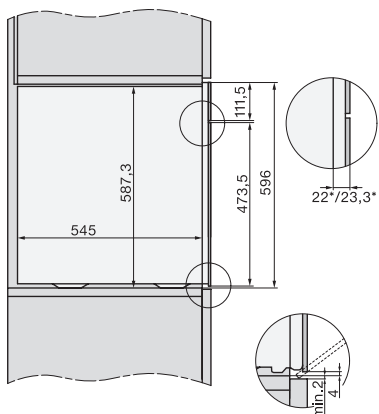

## DGC 7860 HCX Pro Kahvaton yhdistelmähöyryuuni

ESW7x20, DGC7x6xHCPro, DGC7x6xHCXPro installation drawings

ESW7x10, EVS7010, DGC7x6xHCPro, DGC7x6xHCXPro installation drawings

built-in DGC XXL, installation drawing

built-in DGC XXL build-under, installation drawing

screw joint DGC XXL, installation drawing

DGC7x4x Schwenkbereich der Blende, installation drawings

side view DGC XXL, installation drawings