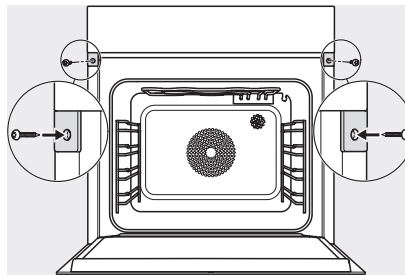

## DGC 7860 HCX Pro Kahvaton yhdistelmähöyryuuni

ESW7x20, DGC7x6xHCPro, DGC7x6xHCXPro installation drawings

ESW7x10, EVS7010, DGC7x6xHCPro, DGC7x6xHCXPro installation drawings

built-in DGC XXL, installation drawing

built-in DGC XXL build-under, installation drawing

screw joint DGC XXL, installation drawing

DGC7x4x Schwenkbereich der Blende, installation drawings

side view DGC XXL, installation drawings