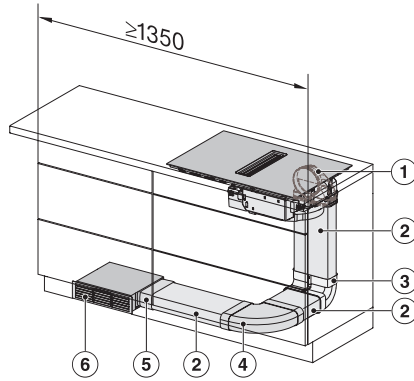

KMDA7272FR, KMDA7473FR – Side view lying on top,  
Plug&Play – Installation drawing

KMDA7272FR, KMDA7473FR – Side view lying on top+X,  
Plug&Play – Installation drawing

KMDA7272FL/FR, KMDA7473FL/FR – Installation variant  
1 Basis -drawing

KMDA7272FL/FR, KMDA7473FL/FR – Installation variant  
2 Basis - drawing

KMDA7272FL/FR, KMDA7473FL/FR -Installation variant  
3 Basis – drawing

## KMDA 7272 FR-U Silence

Induktiokaittotasoa, jossa integroitu höyrypoisto  
 Silence-moottori, huonetilaan palauttava, 4 keittoaluetta

KMDA7272FL/FR, KMDA7473FL/FR – Installation variant 4  
 Circulating air – drawing