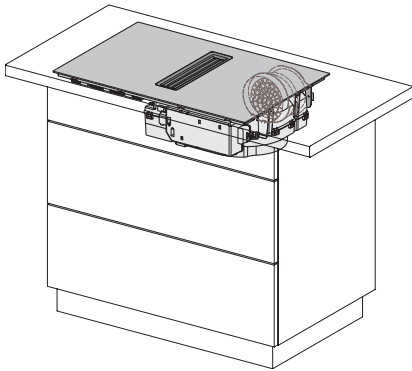

KMDA7272FL/FR – Operating options

KMDA7272FL/FR, KMDA7473FL/FR, Plug&Play
(Installation drawing)