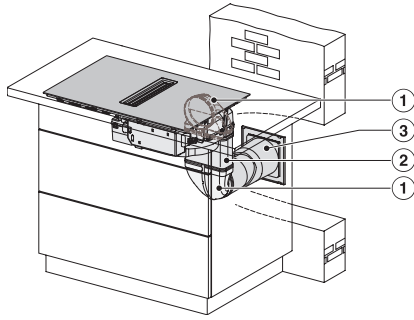

KMDA7272FR, KMDA7473FR – Side view lying on top+x,
 Plug&Play – Installation drawing

KMDA7272FL/FR, KMDA7473FL/FR – Installation variant
 1 Basis -drawing

KMDA7272FL/FR, KMDA7473FL/FR – Installation variant
 2 Basis – drawing

KMDA7272FL/FR, KMDA7473FL/FR -Installation variant
 3 Basis – drawing

KMDA7272FL/FR, KMDA7473FL/FR – Installation variant
 9 Exhaust air – drawing

KMDA 7272 FR-A Silence

Induktiokaittotasu, jossa integroitu höyrynpousto
Silence-moottori, hormiin poustava, 4 keittoaluetta