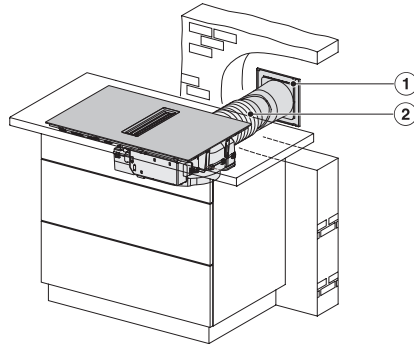

KMDA7272FL/FR, KMDA7473FL/FR – Installation variant
11 Exhaust air – drawing