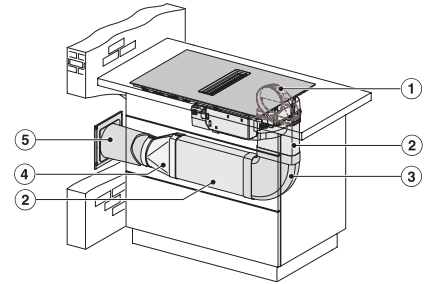

KMDA7272FL/FR, KMDA7473FL/FR – Installation variant
12 Exhaust air – drawing